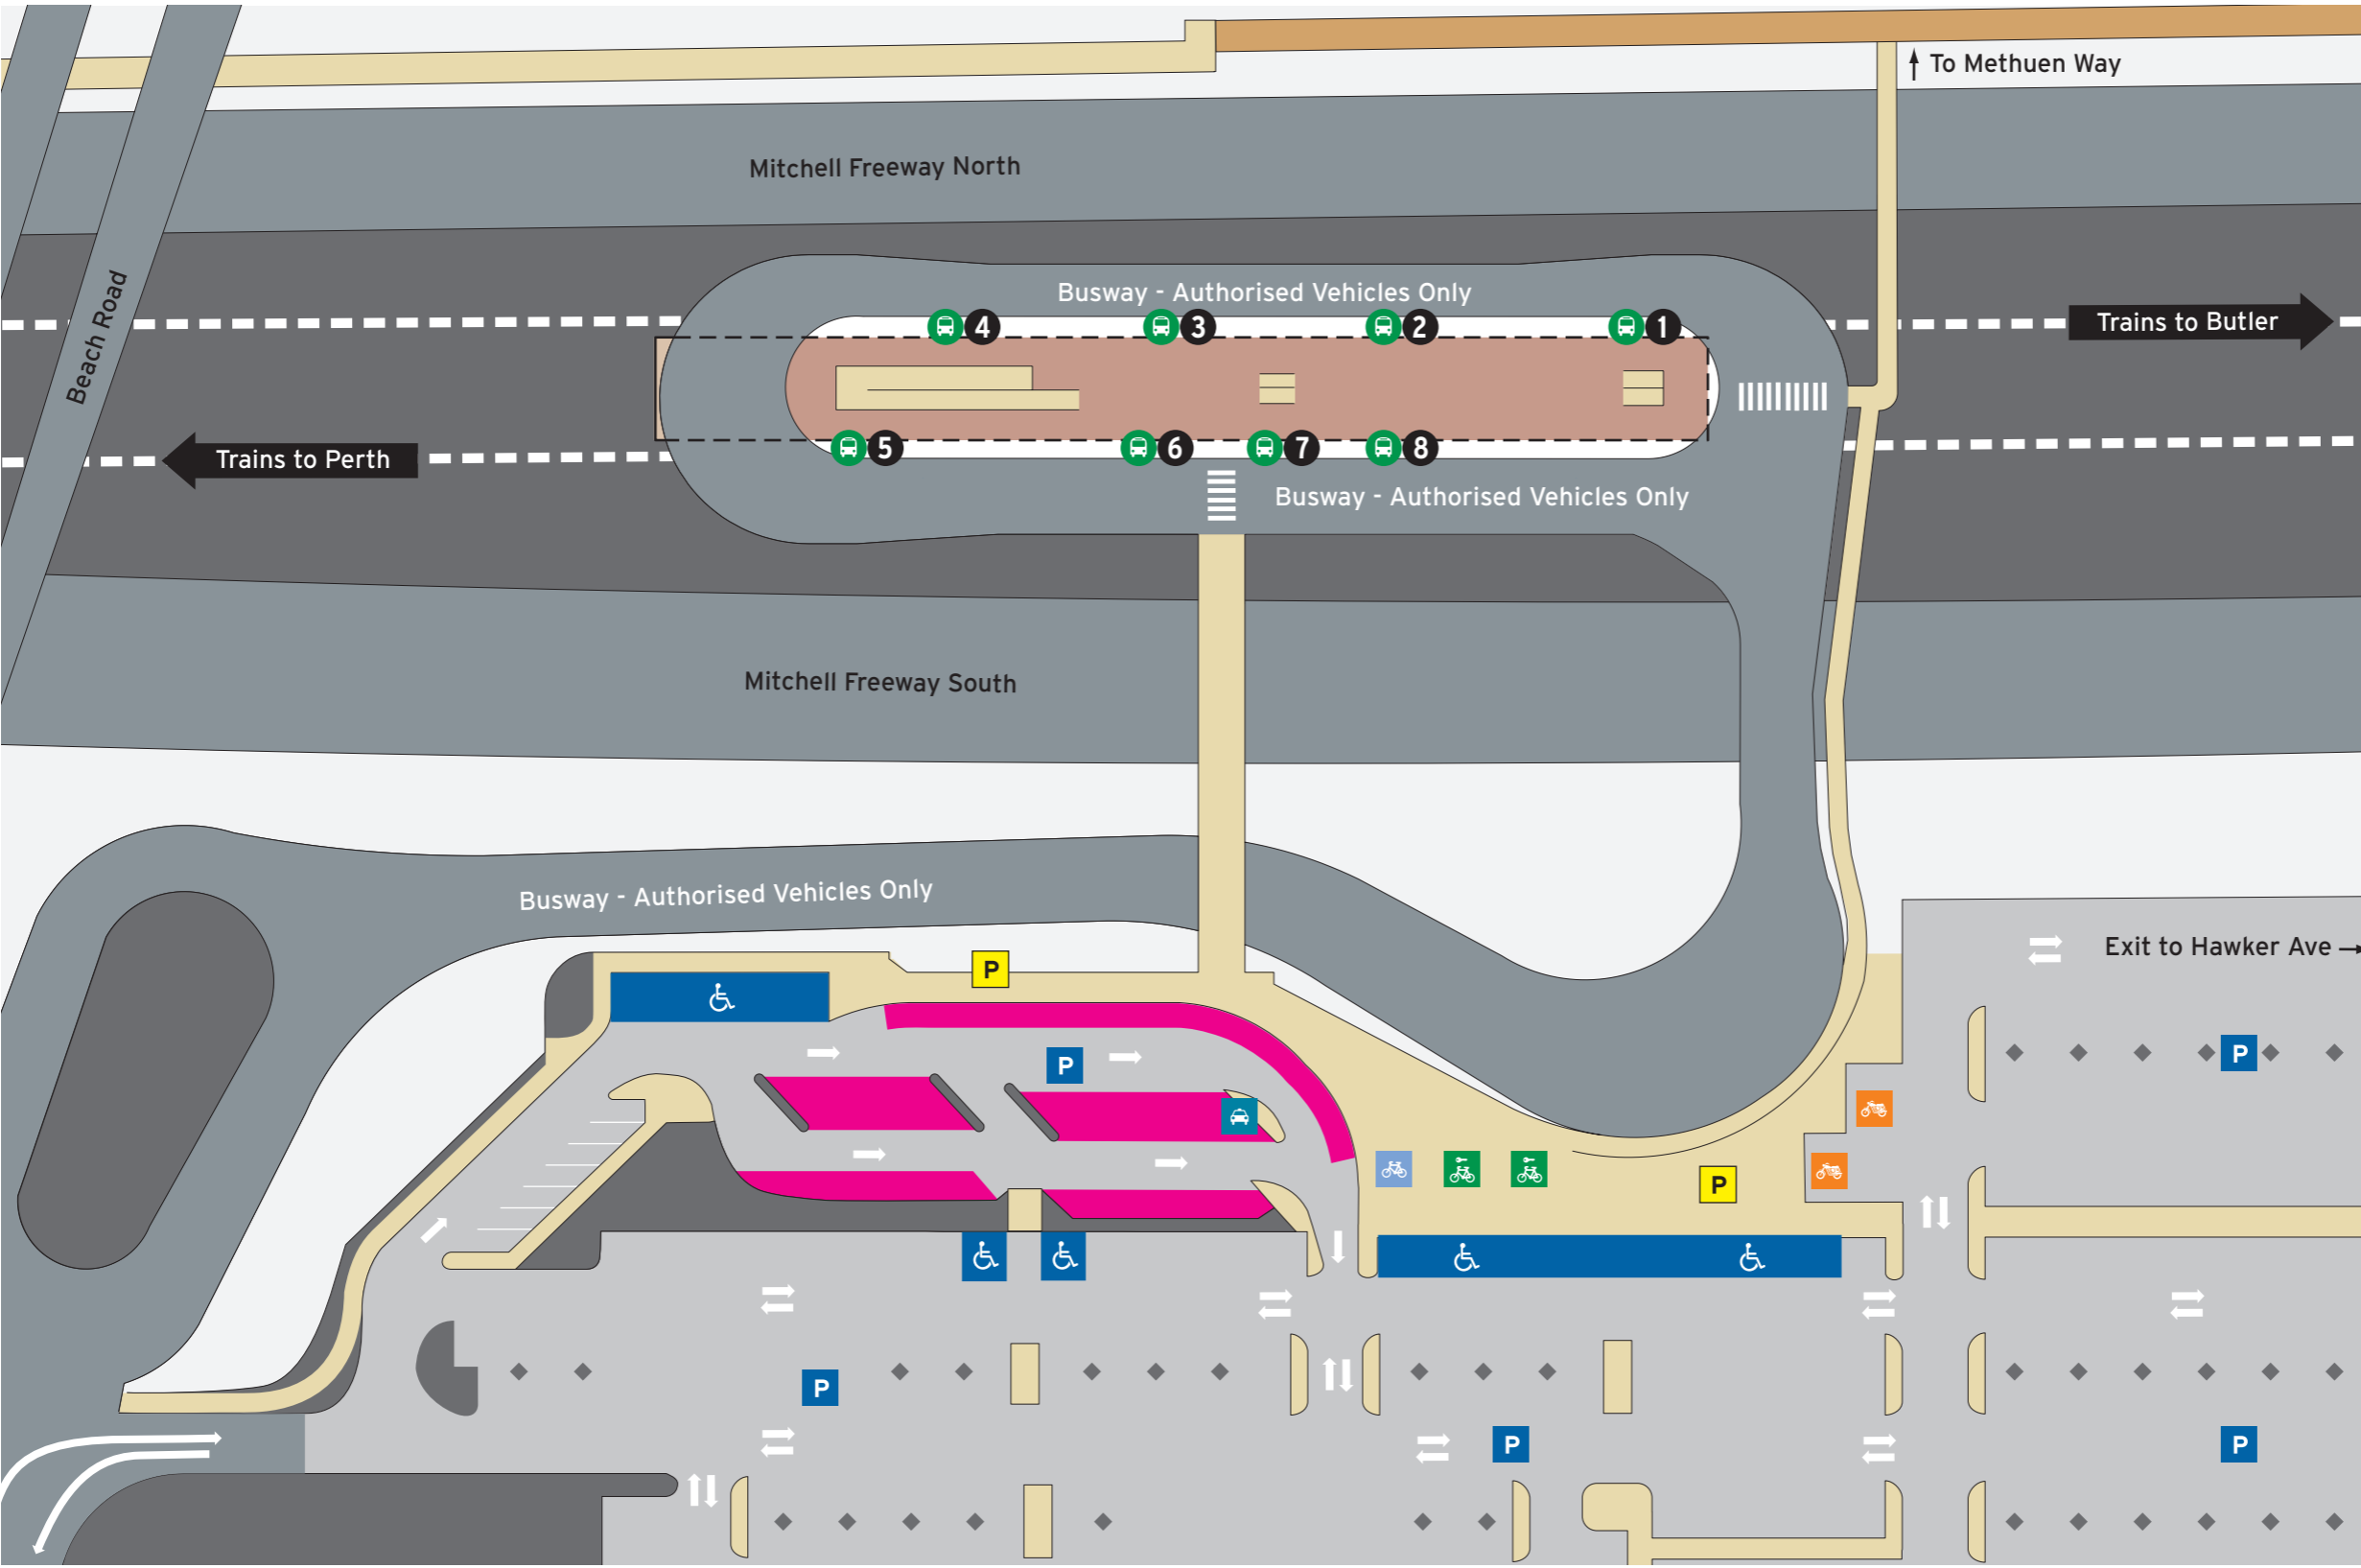

Bus Stands

Stand	Route
1	Set Down Only Train Replacement to Perth 904
2	344, 371, 447
3	441, 442
4	443, 444 Train Replacement to Butler 904
5	445, 446
6	423, 450
7	387, 388, 448, 449
8	425, 427, 428

Legend

North Point	Scale 0 20m	All Access	Escalator	Ticket Barrier	Transperth Parking	Concourse & Ramp	Non-Accessible Area
		Pedestrian Access	Lift	Bus Stand	Pathways	Principal Shared Path	
		Bicycle Access	Stairs	Toilets - Male & Female - Accessible	Platforms	Road	

Warwick Station - Parking Map 2 of 2

Current as at 31/08/2021

P Parking Information

When to pay

Operating Times

Monday-Friday	Fee applies
Saturday	No charge
Sunday or Public Holiday	No charge*

*Unless vehicle is parked overnight

\$2.00 per 24hr period or part there of applies.

This parking charge applies to all vehicles.

For more information on parking your vehicle visit transperth.wa.gov.au

Legend

 North Point	 Scale	<ul style="list-style-type: none"> Bike Shelter Bike U-rails Motorbikes 	<ul style="list-style-type: none"> Bus Stand Taxi 	<ul style="list-style-type: none"> ACROD Parking Short Term Parking Transperth Parking 	<ul style="list-style-type: none"> SmartParker Machine Pathways Platforms 	<ul style="list-style-type: none"> Ramp & Concourse Principal Shared Path Road 	<ul style="list-style-type: none"> Non-Accessible Area
-----------------	-----------	---	---	--	---	--	--